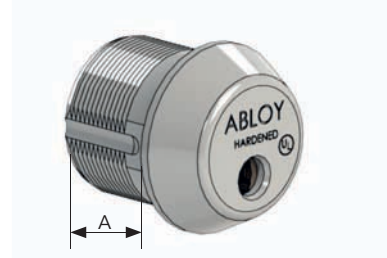

ABLOY[®] PROTEC²

ANSI NORTH AMERICAN DOOR CYLINDERS

ABLOY® PROTEC² ANSI North American standard mortice cylinders, knob cylinders and mortice/ rim cylinders are compatible with all mortice locks, rim locks and key-in-knob locks made according to the ANSI Standard.

RIM AND MORTICE CYLINDERS

APPLICATIONS

CY402T/ CY404T are used in mortice lock cases.

CY403T/ CY405T/ CY415T are used in rim locks and mortice lock cases.

CONSTRUCTION CY402T, CY403T, CY415T

(UL-437 LISTED)

Cylinder housing	Case hardened steel
Cylinder plug	Brass
Discs and washers	Tin bronze
Number of discs	11

CONSTRUCTION CY404T, CY405T

Cylinder housing	Brass
Cylinder plug	Brass
Discs and washers	Tin bronze
Number of discs	11

CY402T/CY404T	A	1" (25.4 mm)
CY415T		1 1/8" (28.6 mm)
CY403T/CY405T		1 1/4" (31.75 mm)

* Longer mortice cylinders available upon request.

FINISHES AVAILABLE

US26
Bright Chrome

US26D
Satin Chrome

US3
Bright Brass